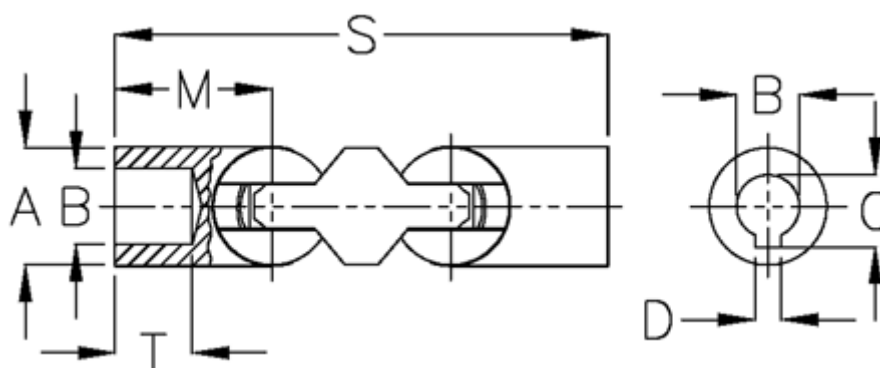

Article number: 07824303

Description: Ball joint, double 0.824.303  
0.824.303

## Measures

A	= 24
B H7	= 12
C	= 13.8
D	= 4
M	= 30.0
s	= 88
T	= 14